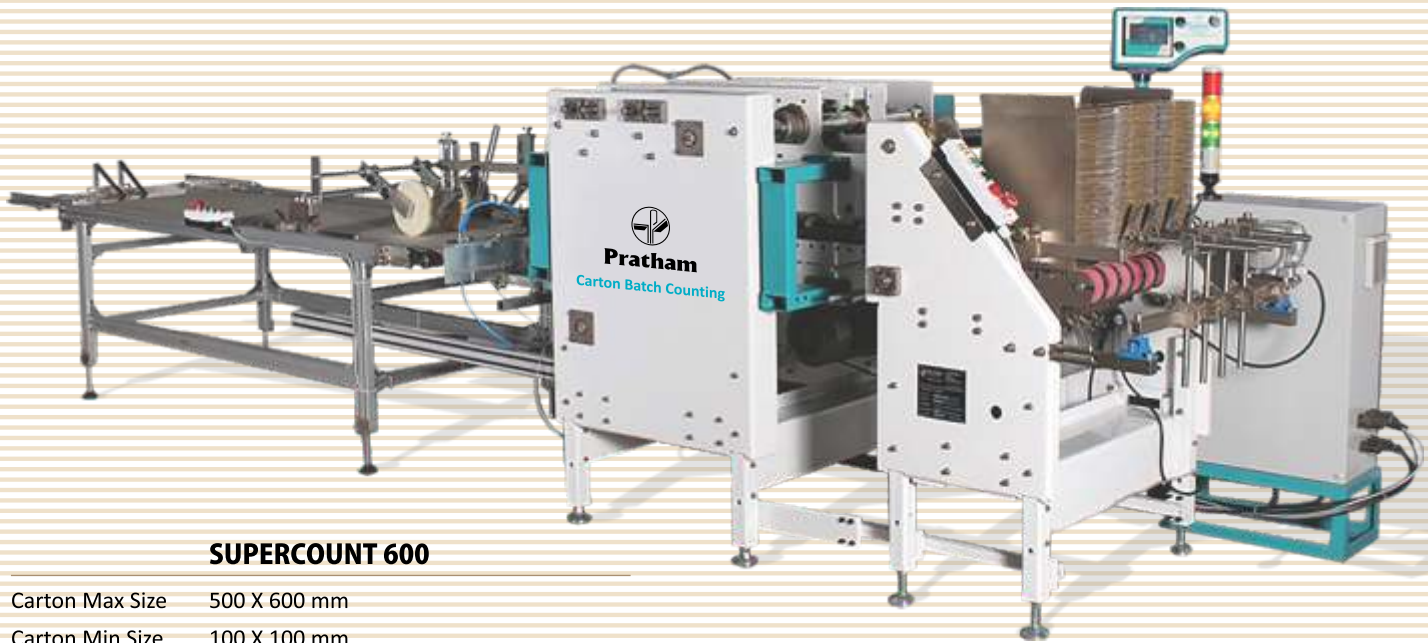

SUPERCOUNT

For Carton Counting

Pratham
TECHNOLOGIES PVT. LTD.

World Class From India

For Carton Counting

SUPERCOUNT 600

SUPERCOUNT 600

Carton Max Size	500 X 600 mm
Carton Min Size	100 X 100 mm
Carton Max thick	3mm
Carton Min thick	0.5mm
Type of cartons	Regular, 3 Ply, 'E' Flute
Batch Counting	By Pneumatic Kicker.
Output	15000 to 30000 Sheets per hour
Power	220V,1Ph,250W

With Maintenance free AC Drive

Counting kicker

Flow of cartons

Delivery with counting

Feeder with control

Display Panel

Pratham
TECHNOLOGIES PVT. LTD.

World Class From India